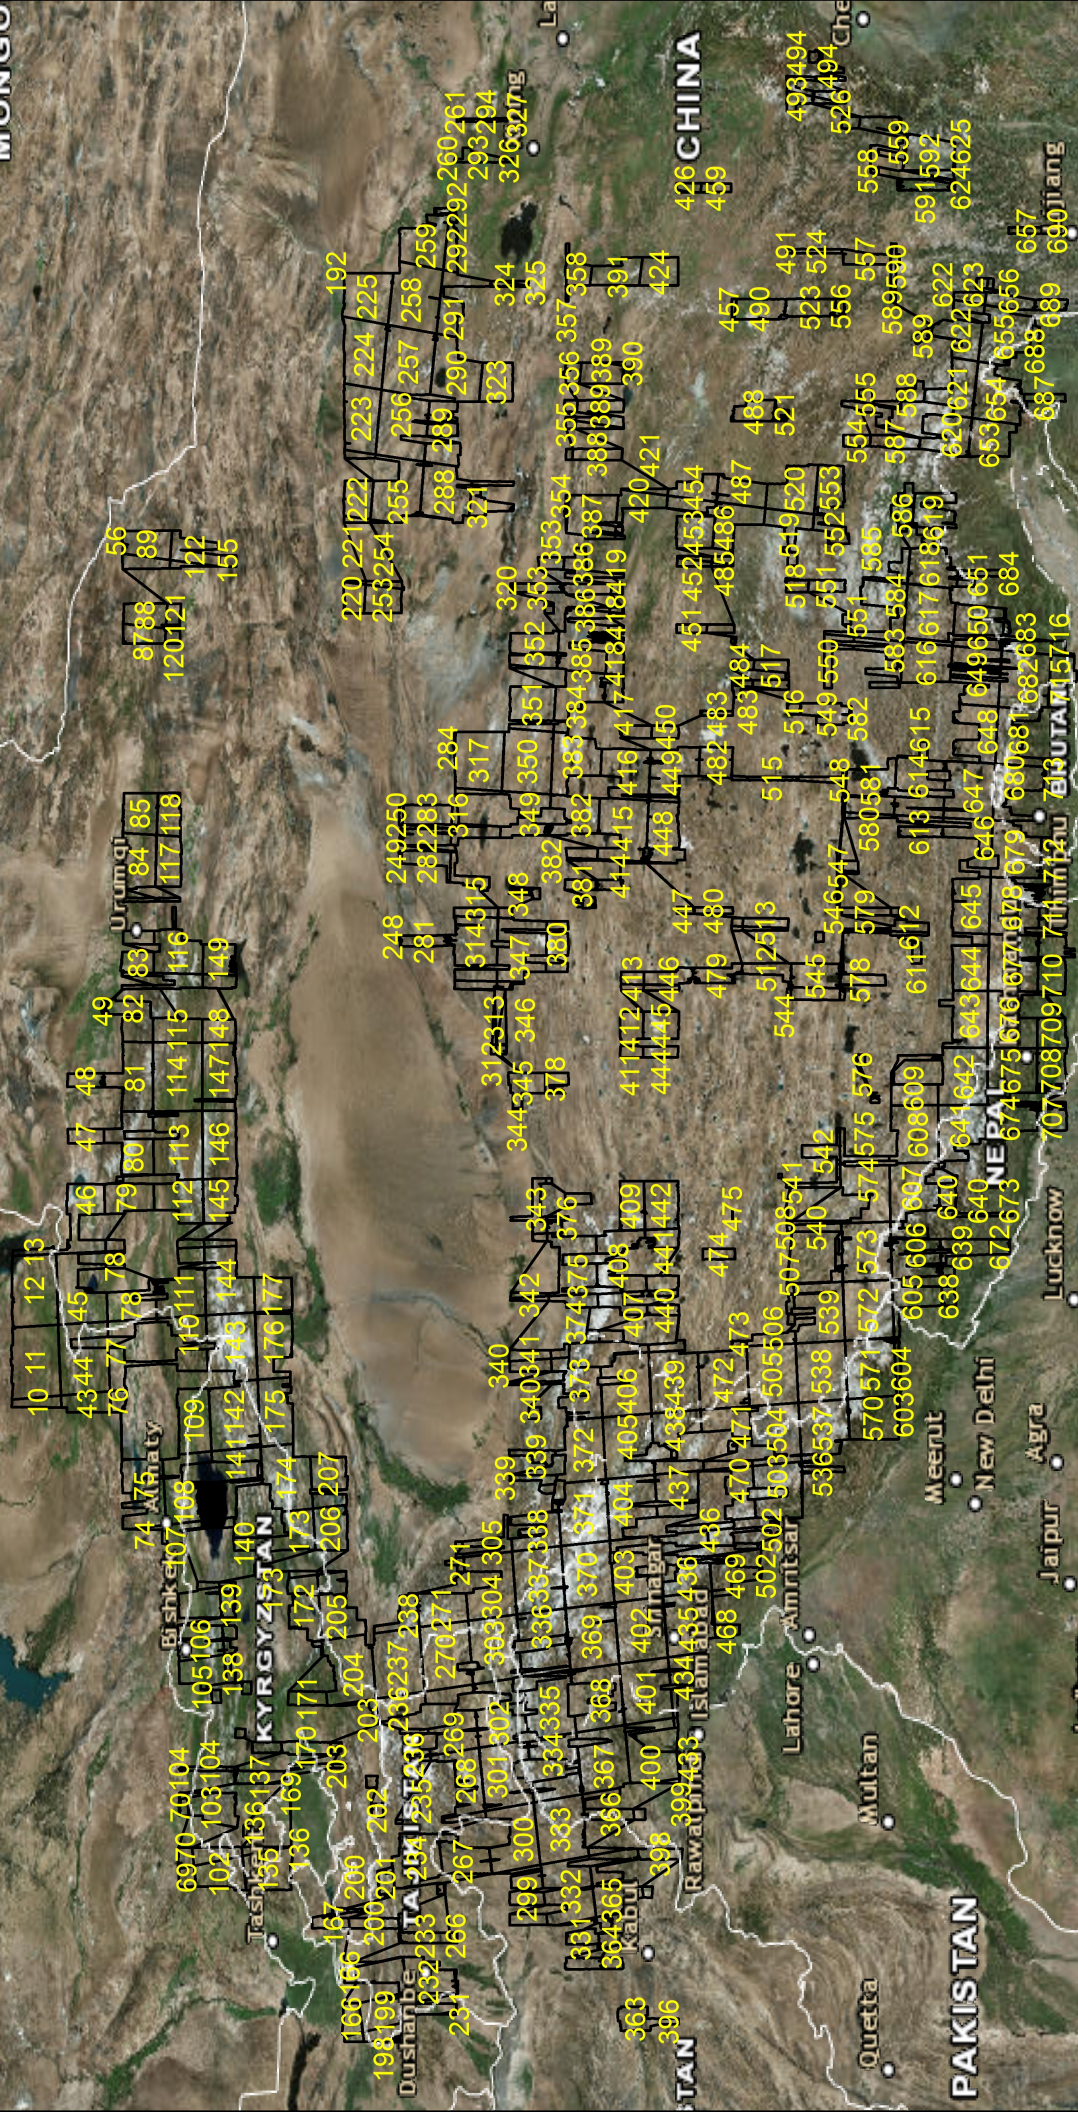

MONGGO

PAKISTAN  
Quetta  
Multan  
Lahore  
Rawalpindi  
Islamabad  
Srinagar  
Kashmir  
Kabul  
Dushanbe  
Tashkent  
Kyrgyzstan  
Uzbekistan  
Mongolia  
China  
Guwahati  
Varanasi  
Kanpur  
Lucknow  
New Delhi  
Jaipur  
Agra  
Hyderabad  
Karachi

Sources: Esri, DigitalGlobe, GeoEye, Earthstar Geographics, CNES/Airbus DS, USDA, USGS, AEX, Getmapping, Aerotid, IGN, IGP, swisstopo, and the GIS User Community, Esri, HERE, DeLorme, Navteq, OpenStreetMap contributors, and the GIS user community